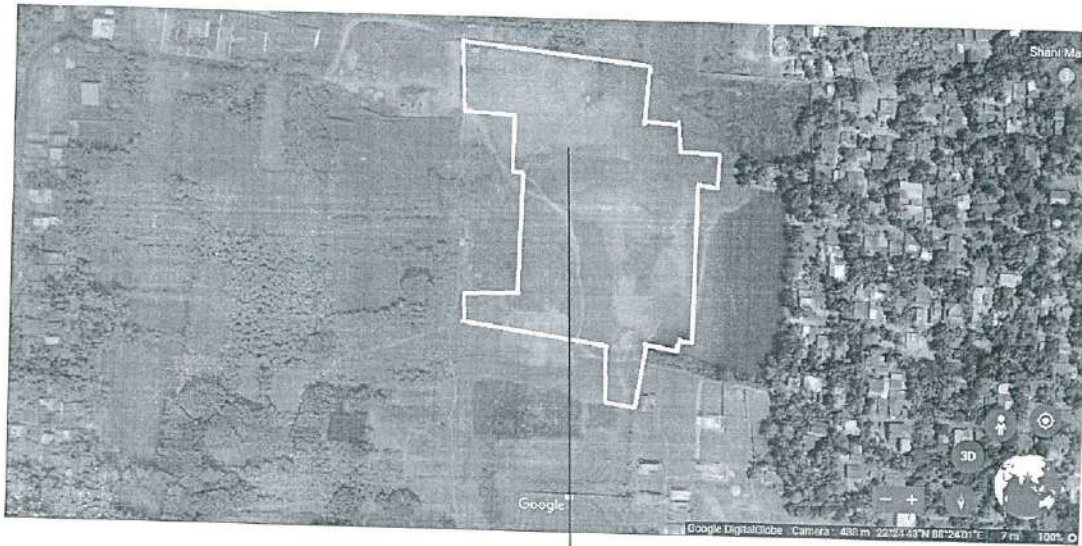

Project – NIRVANA

Address - R. S. and L. R. Dags of Mouza Raghampur, J. L. No. 74, Touzi No. 119, A.D.S.R Sonarpur, Police Station Sonarpur, under Poleghat Gram Panchayat in the District of South 24 Parganas

Latitude – 22.412577
Longitude – 88.399003

For Raghampur Projects LLP

Safana D
Authorised Signatory